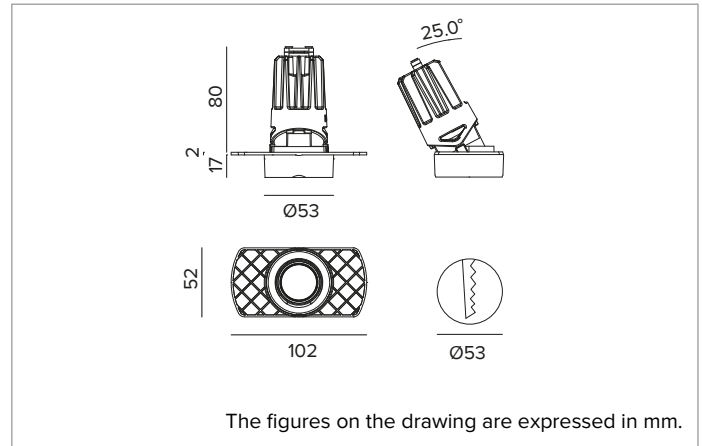

1T8479ELTR | CTEVO ARCHITECTURAL 58

Adjustable recessed LED projector in a trimless version

		3000K	H(m)	D(m)	Emax(lx)	
		Ra90			53°	
Fixture Power		10W	1	0.99	1188	
Source Flux		1171lm	2	1.99	297	
Fixture Flux		857lm	3	2.98	132	
Efficacy		88lm/W	4	3.98	74	
TS1336	Imax=1022cd/klm	Imax	1197cd	5	4.97	48

CCT nominal: 3000K

Lifetime (L80/B10): >50000h tq +25°C

ILLUMINOTECHNICAL CHARACTERISTICS

WFL Version - a moulded black plastic optical holder with convex faceted highly reflective anodised aluminium precision optics, a holographic diffusion filter and a black silicone cut off ring. UGR<19 (EN 12464-1).

Optic: REFLECTOR

Beam angles: WFL

Optical efficiency: 73%

Fixture flux: 857lm

Luminous efficacy: 88lm/W

Photobiological safety: Compliant with RG1 low risk group

MECHANICAL CHARACTERISTICS

Moulded black plastic optic holder and die-cast aluminium heat sink in black color. Black colour cover. The optical unit can be adjusted up to 30° on the vertical plane. Trimless version with a load-bearing element for installation and finishing in plasterboard.